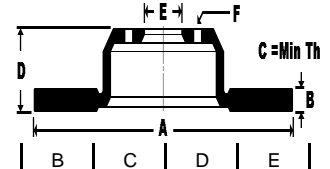

Ferodo DS Performance

Manufacturer & Model	Engine Size	Year	Solid Vented Drum	Disc / Drum Part Number	A	B	C	D	E	F

CITROEN

ZX (N2)										
1,1	1124cc	91-97	F-S	DRF 059	247,0	10,0	9,0	34,0	66,0	4+2
1.4	1360cc	91-98	F-S	DRF 059	247,0	10,0	9,0	34,0	66,0	4+2
1.6	1580cc	91-93	F-V	DRF 214	247,0	20,5	18,5	34,0	66,0	4+2
1.7 Diesel	1769cc	92-97	F-S	DRF 059	247,0	10,0	9,0	34,0	66,0	4+2
1.8	1761cc	92-97	F-V	DRF 214	247,0	20,5	18,5	34,0	66,0	4+2
1.9	1905cc	91-95	F-V	DRF 214	247,0	20,5	18,5	34,0	66,0	4+2
1.9 Diesel (Solid Disc)	1905cc	91-98	F-S	DRF 059	247,0	10,0	9,0	34,0	66,0	4+2
1.9 Diesel (Vented Disc)	1905cc	92-98	F-V	DRF 214	247,0	20,5	18,5	34,0	66,0	4+2
1.9 Turbo Diesel (Solid Disc)	1905cc	91-98	F-S	DRF 059	247,0	10,0	9,0	34,0	66,0	4+2
1.9 Turbo Diesel (Vented Disc)	1905cc	92-98	F-V	DRF 214	247,0	20,5	18,5	34,0	66,0	4+2
2.0	1998cc	92-97	F-V	DRF 214	247,0	20,5	18,5	34,0	66,0	4+2
2.0 16v	1998cc	92-97	F-V	DRF 192	266,0	20,4	18,4	27,0	66,0	4+2
All Models Rear Disc		91-98	R-S	DRF 244	247,0	8,0	6,0	25,5	71,0	4+2

DACIA

Logan										
1.4 (Non ABS)	1390cc	04 ->	F-S	DRF 055	238,0	12,0	11,0	41,0	61,0	4+2
1.5 dCi (Non ABS)	1461cc	05 ->	F-S	DRF 055	238,0	12,0	11,0	41,0	61,0	4+2
1.6 (Non ABS)	1598cc	04 ->	F-S	DRF 055	238,0	12,0	11,0	41,0	61,0	4+2
1.6 16v (Non ABS)	1598cc	06 ->	F-S	DRF 055	238,0	12,0	11,0	41,0	61,0	4+2

DAEWOO

Espero										
1.5 16v	1498cc	95-97	F-V	DRF 151	236,0	20,0	19,0	41,0	60,0	4+3
1,8	1796cc	95-97	F-V	DRF 151	236,0	20,0	19,0	41,0	60,0	4+3
2.0	1998cc	95-97	F-V	DRF 206	256,0	24,0	22,0	41,0	60,0	4+3

Kalos										
1,2	1150cc	02-05	F-V	DRF 151	236,0	20,0	19,0	41,0	60,0	4+3
1,4	1349cc	02-05	F-V	DRF 151	236,0	20,0	19,0	41,0	60,0	4+3

Lanos										
1,4	1349cc	97-02	F-V	DRF 151	236,0	20,0	19,0	41,0	60,0	4+3
1,5	1498cc	97-02	F-V	DRF 151	236,0	20,0	19,0	41,0	60,0	4+3
1.6 16v	1598cc	97-02	F-V	DRF 206	256,0	24,0	22,0	41,0	60,0	4+3

Nexia (Cielo)										
1.5 (13" wheels)	1498cc	95-97	F-V	DRF 151	236,0	20,0	19,0	41,0	60,0	4+3
1.5 (14" wheels)	1498cc	95-97	F-V	DRF 206	256,0	24,0	22,0	41,0	60,0	4+3

DODGE (USA)

Stealth										
3.0	2972cc	10/89-96	F-V	DRF 699	296,0	30,0	28,4	45,0	69,0	5+2
3.0 Turbo	2972cc	10/89-96	F-V	DRF 699	296,0	30,0	28,4	45,0	69,0	5+2

FSO (Polski-Fiat)

Cargo										
1.9 Diesel	1905cc	92-4/98	F-S	DRF 083	227,5	11,0	9,5	46,0	62,0	4+2
1.9 Diesel Rear Disc		92-4/98	R-S	DRF 083	227,5	11,0	9,5	46,0	62,0	4+2

Caro										
1,5	1481cc	92-10/95	F-S	DRF 083	227,5	11,0	9,5	46,0	62,0	4+2
1,6	1598cc	94-6/98	F-S	DRF 083	227,5	11,0	9,5	46,0	62,0	4+2
1.9 Diesel	1905cc	92 ->	F-S	DRF 083	227,5	11,0	9,5	46,0	62,0	4+2
All Models Rear Disc		92 ->	R-S	DRF 083	227,5	11,0	9,5	46,0	62,0	4+2

Pick-Up										
1,5	1481cc	92-8/96	F-S	DRF 083	227,5	11,0	9,5	46,0	62,0	4+2
1.9 Diesel	1905cc	92-4/98	F-S	DRF 083	227,5	11,0	9,5	46,0	62,0	4+2
All Models Rear Disc		92-4/98	R-S	DRF 083	227,5	11,0	9,5	46,0	62,0	4+2

Polonez										
1,3	1295cc	78-81	F-S	DRF 083	227,5	11,0	9,5	46,0	62,0	4+2
1,4	1398cc	92 ->	F-S	DRF 083	227,5	11,0	9,5	46,0	62,0	4+2
1,5	1481cc	77-92	F-S	DRF 083	227,5	11,0	9,5	46,0	62,0	4+2